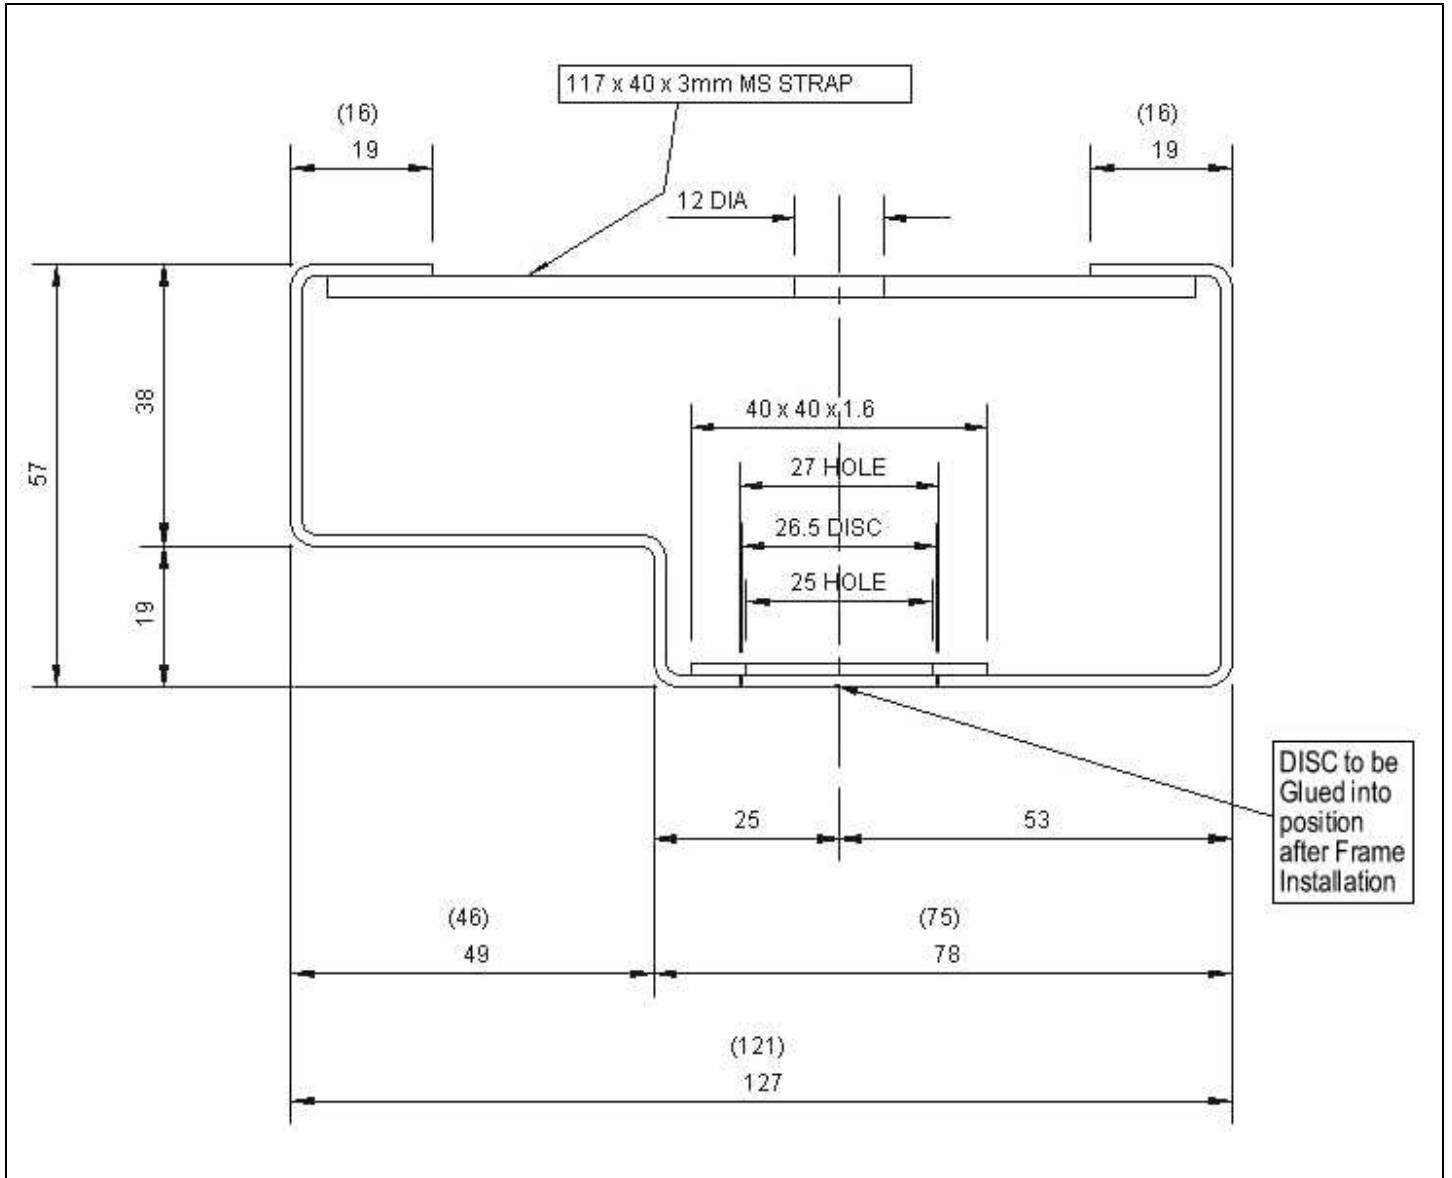

FITZPATRICK DOORS TECHNICAL DATA : :

DRAWING No: STD-127-CD

Product/Reference : :

STANDARD "KNOCKDOWN" FRAME PROFILE (127mm) With CONSEALED DISC FIXINGS : :

NB: Head Dimensions Shown in Brackets (. .)

Material: 1.6mm ZINTEC